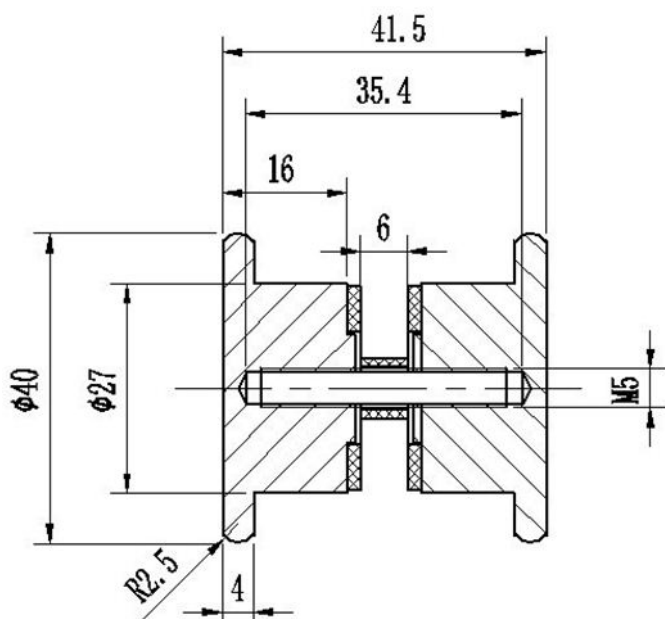

PRODUCT SHEET

Description:

Brass Door Knob "Kiel", $\varnothing 40\text{mm}$, Brushed Brass, 6-12mm Glass, Drill Hole $\varnothing 8\text{mm}$ - Recommended $\varnothing 10\text{mm}$

Item number:

15.24.093-5

Units	Box	Carton	HS Code	Barcode
Pcs.	1	50	8302415000	 5704866512282

SISO A/S
Mileparken 11
DK-2740 Skovlunde
Denmark
VAT: DK 24786013

Phone +45 45 830 900
www.siso.dk
siso@siso.dk

Danske Bank
Nytorv Branch
Copenhagen
SWIFT: DABADKKK

Account no.
4180 3112 112936
IBAN Account
DK7230003112112936